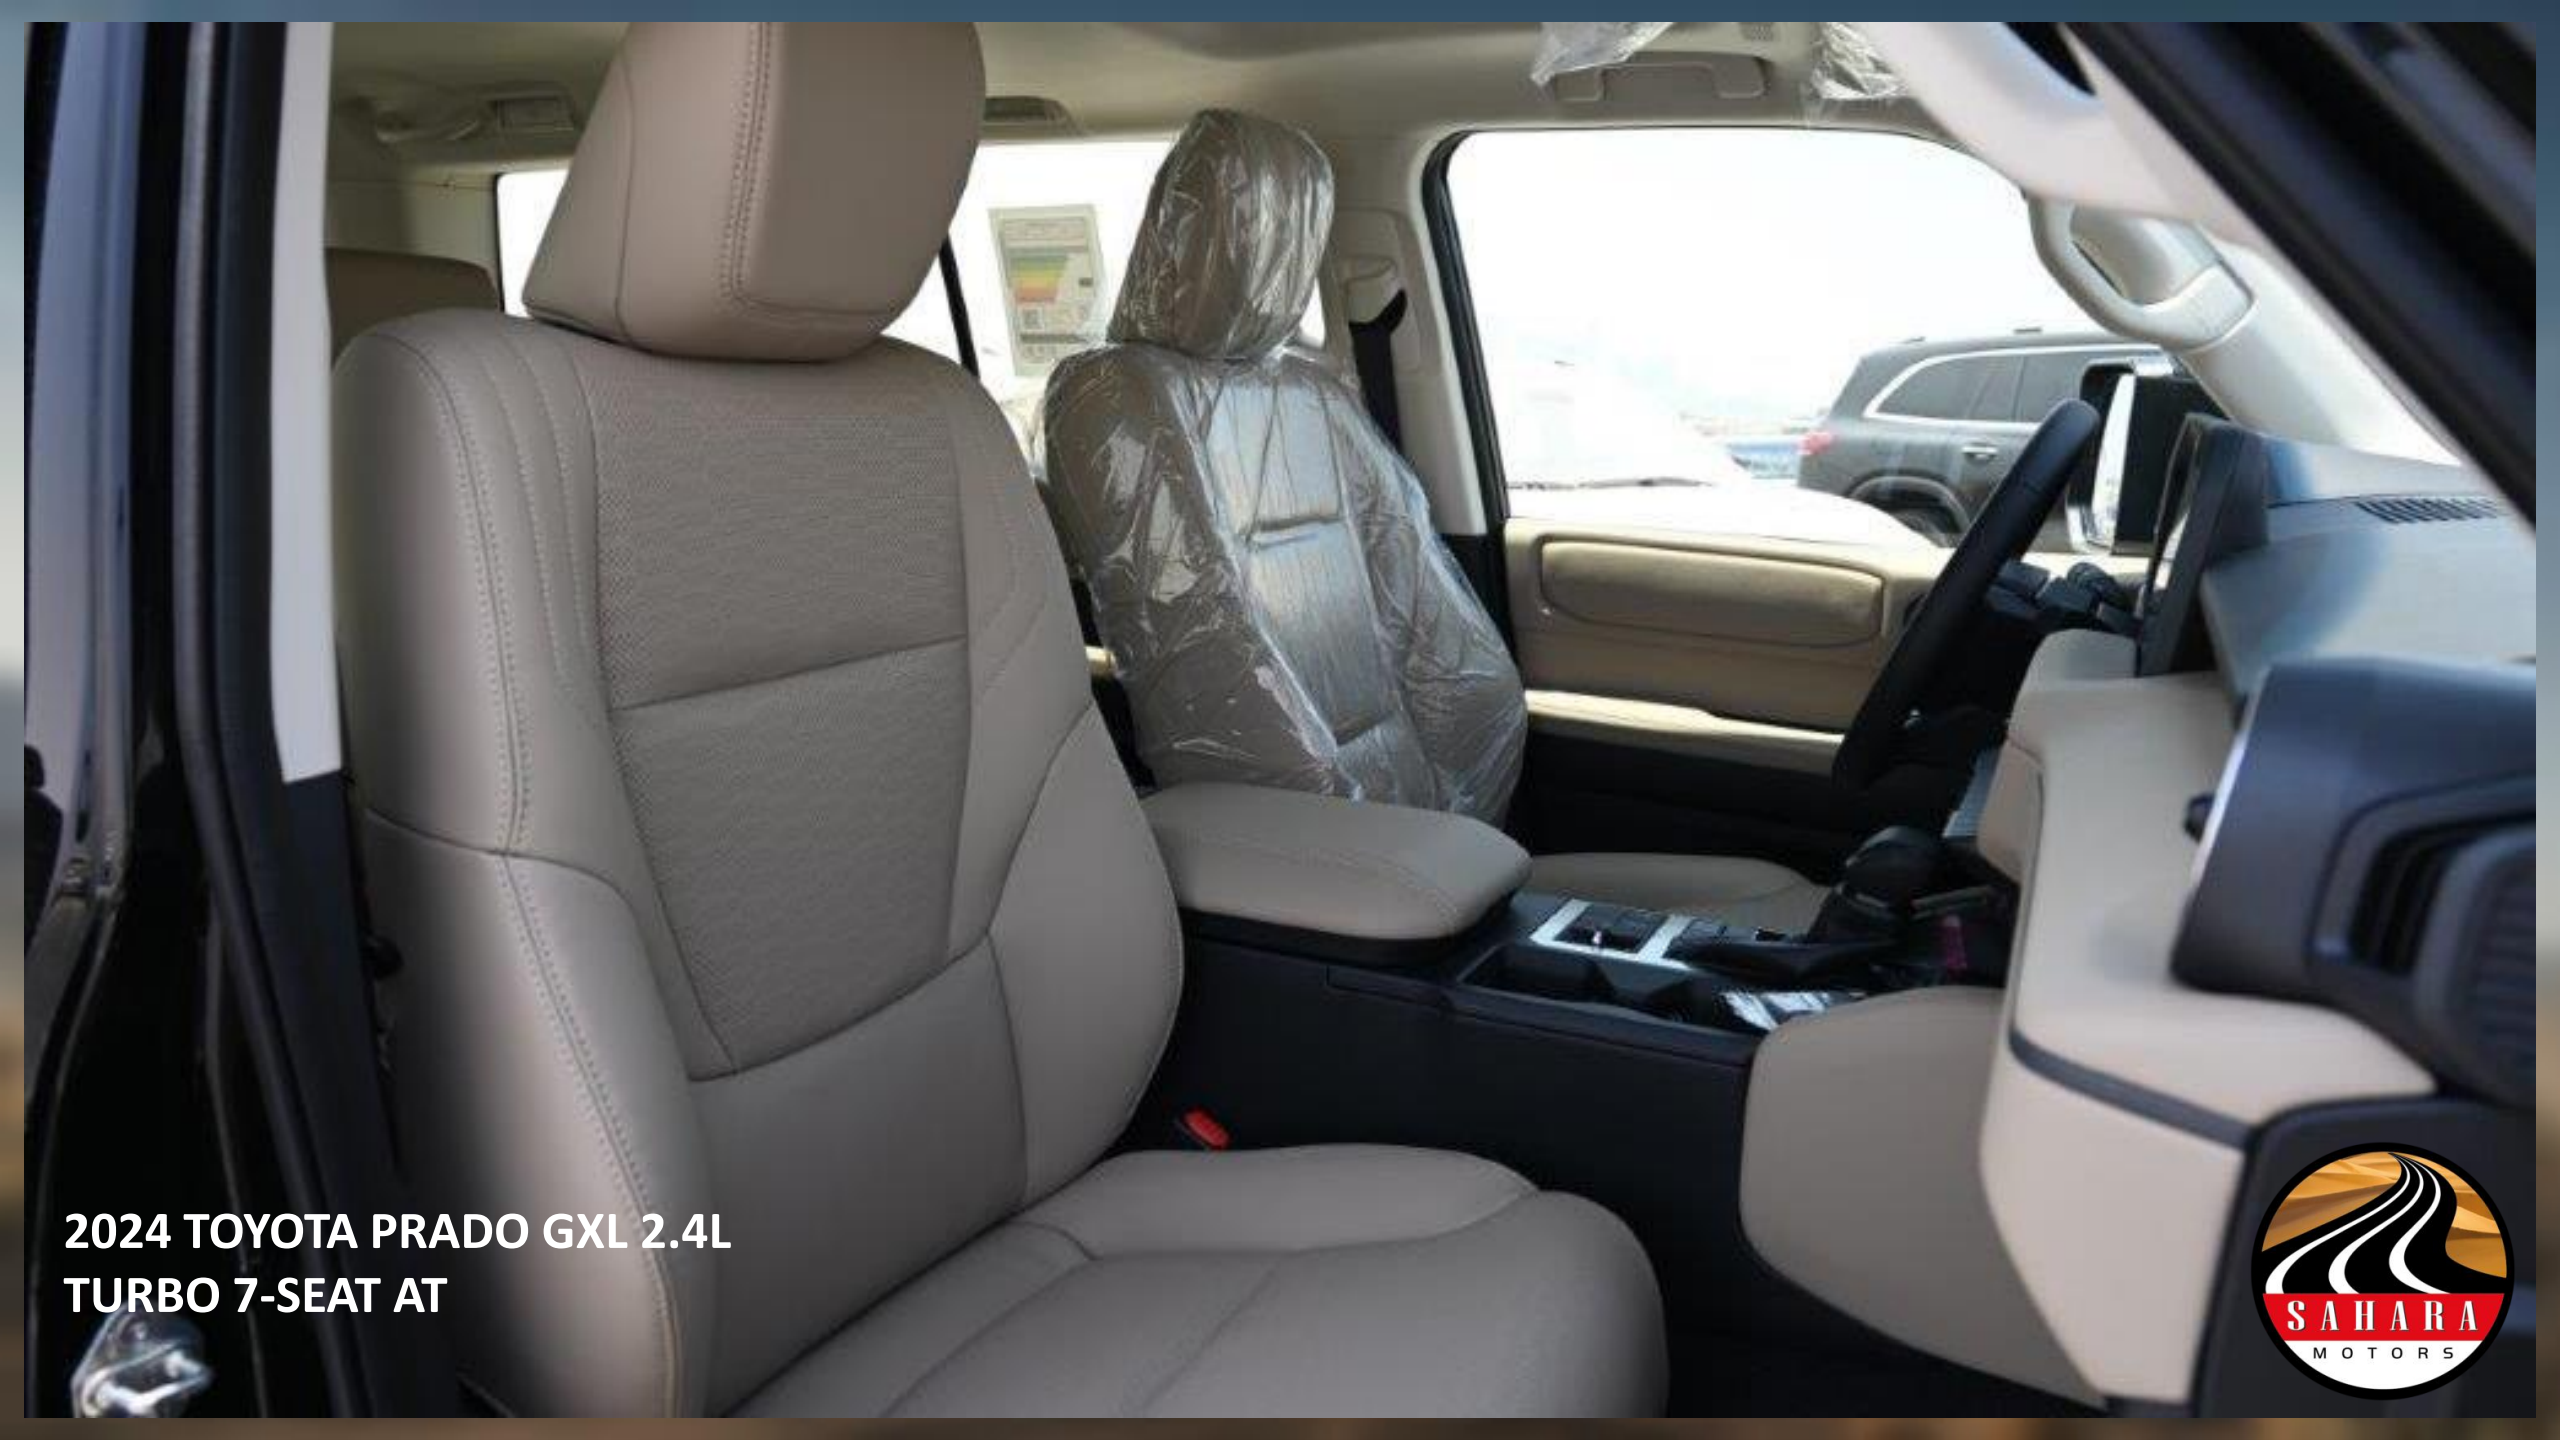

**2024 TOYOTA PRADO GXL 2.4L
TURBO 7-SEAT AT**

2024 MODEL TOYOTA PRADO GXL 2.4L TURBO 7-SEAT AUTOMATIC

TRANSMISSION

MODEL CODE -TJA250L - GNZRZV

TECHNICAL FEATURES:

ENGINE T24A-FTS, 2.4L 4 CYLINDER TURBO

OUTPUT (HP) 267