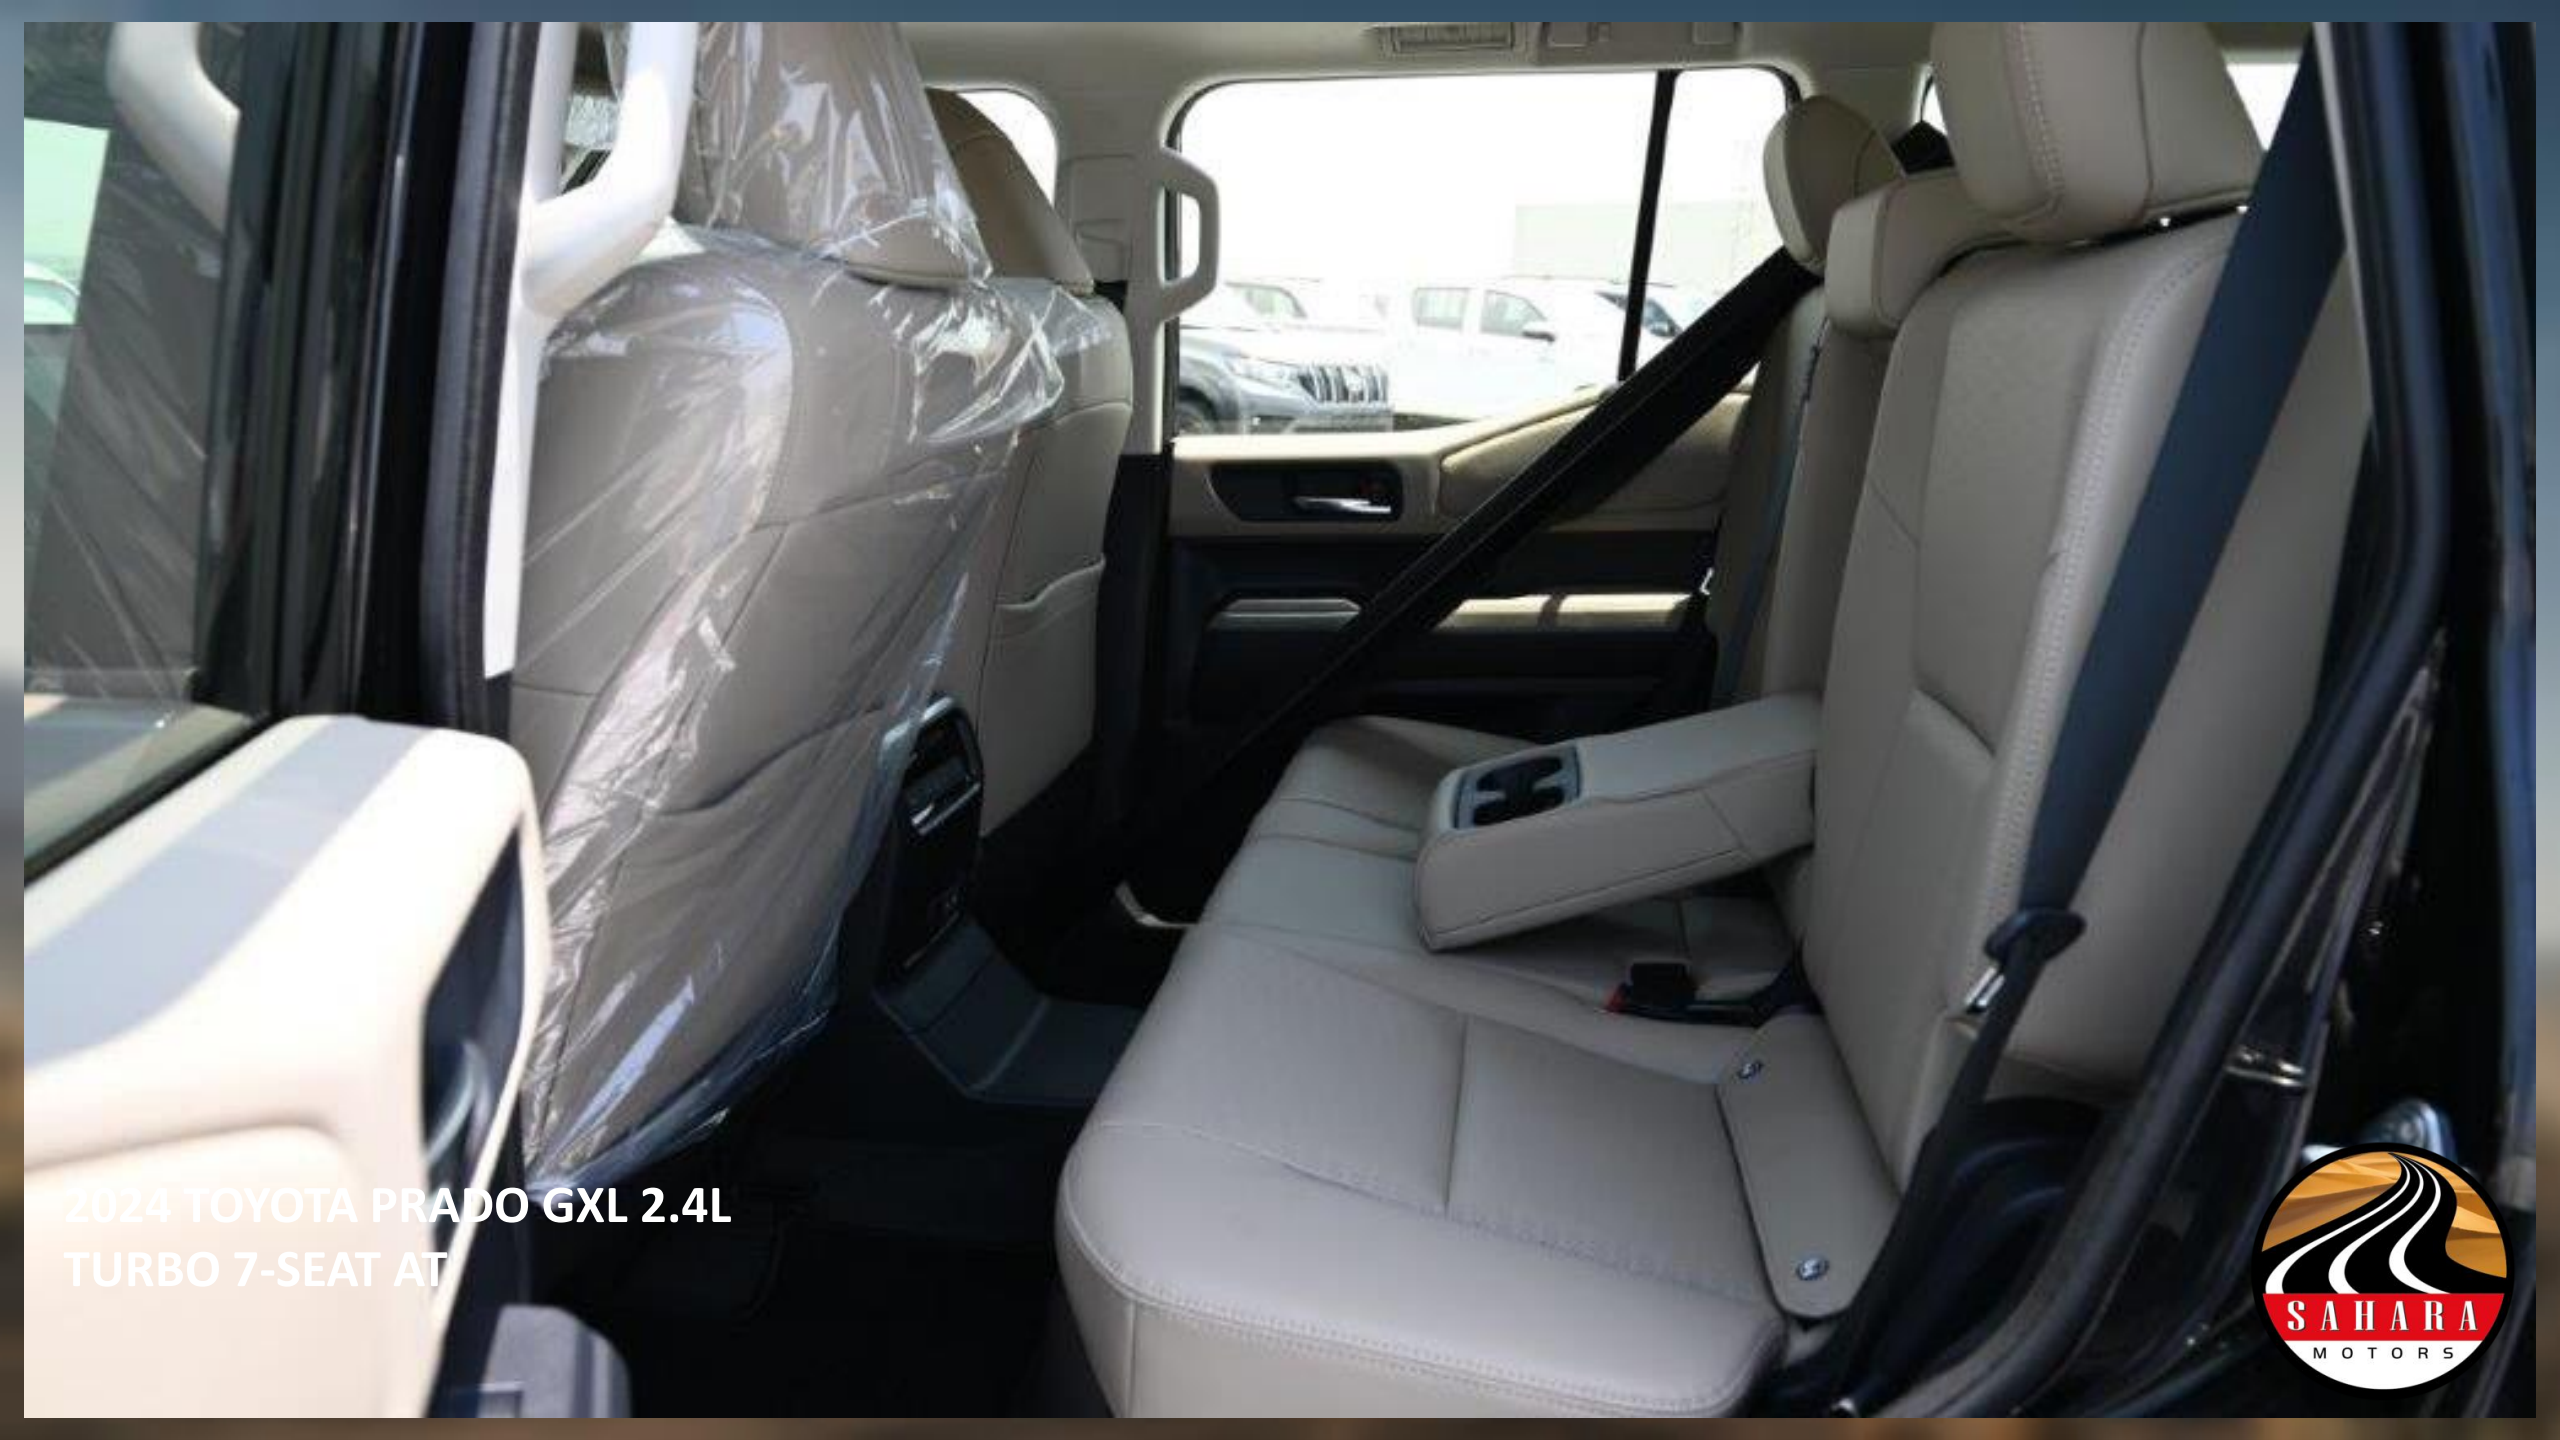

2024 TOYOTA PRADO GXL 2.4L
TURBO 7-SEAT AT