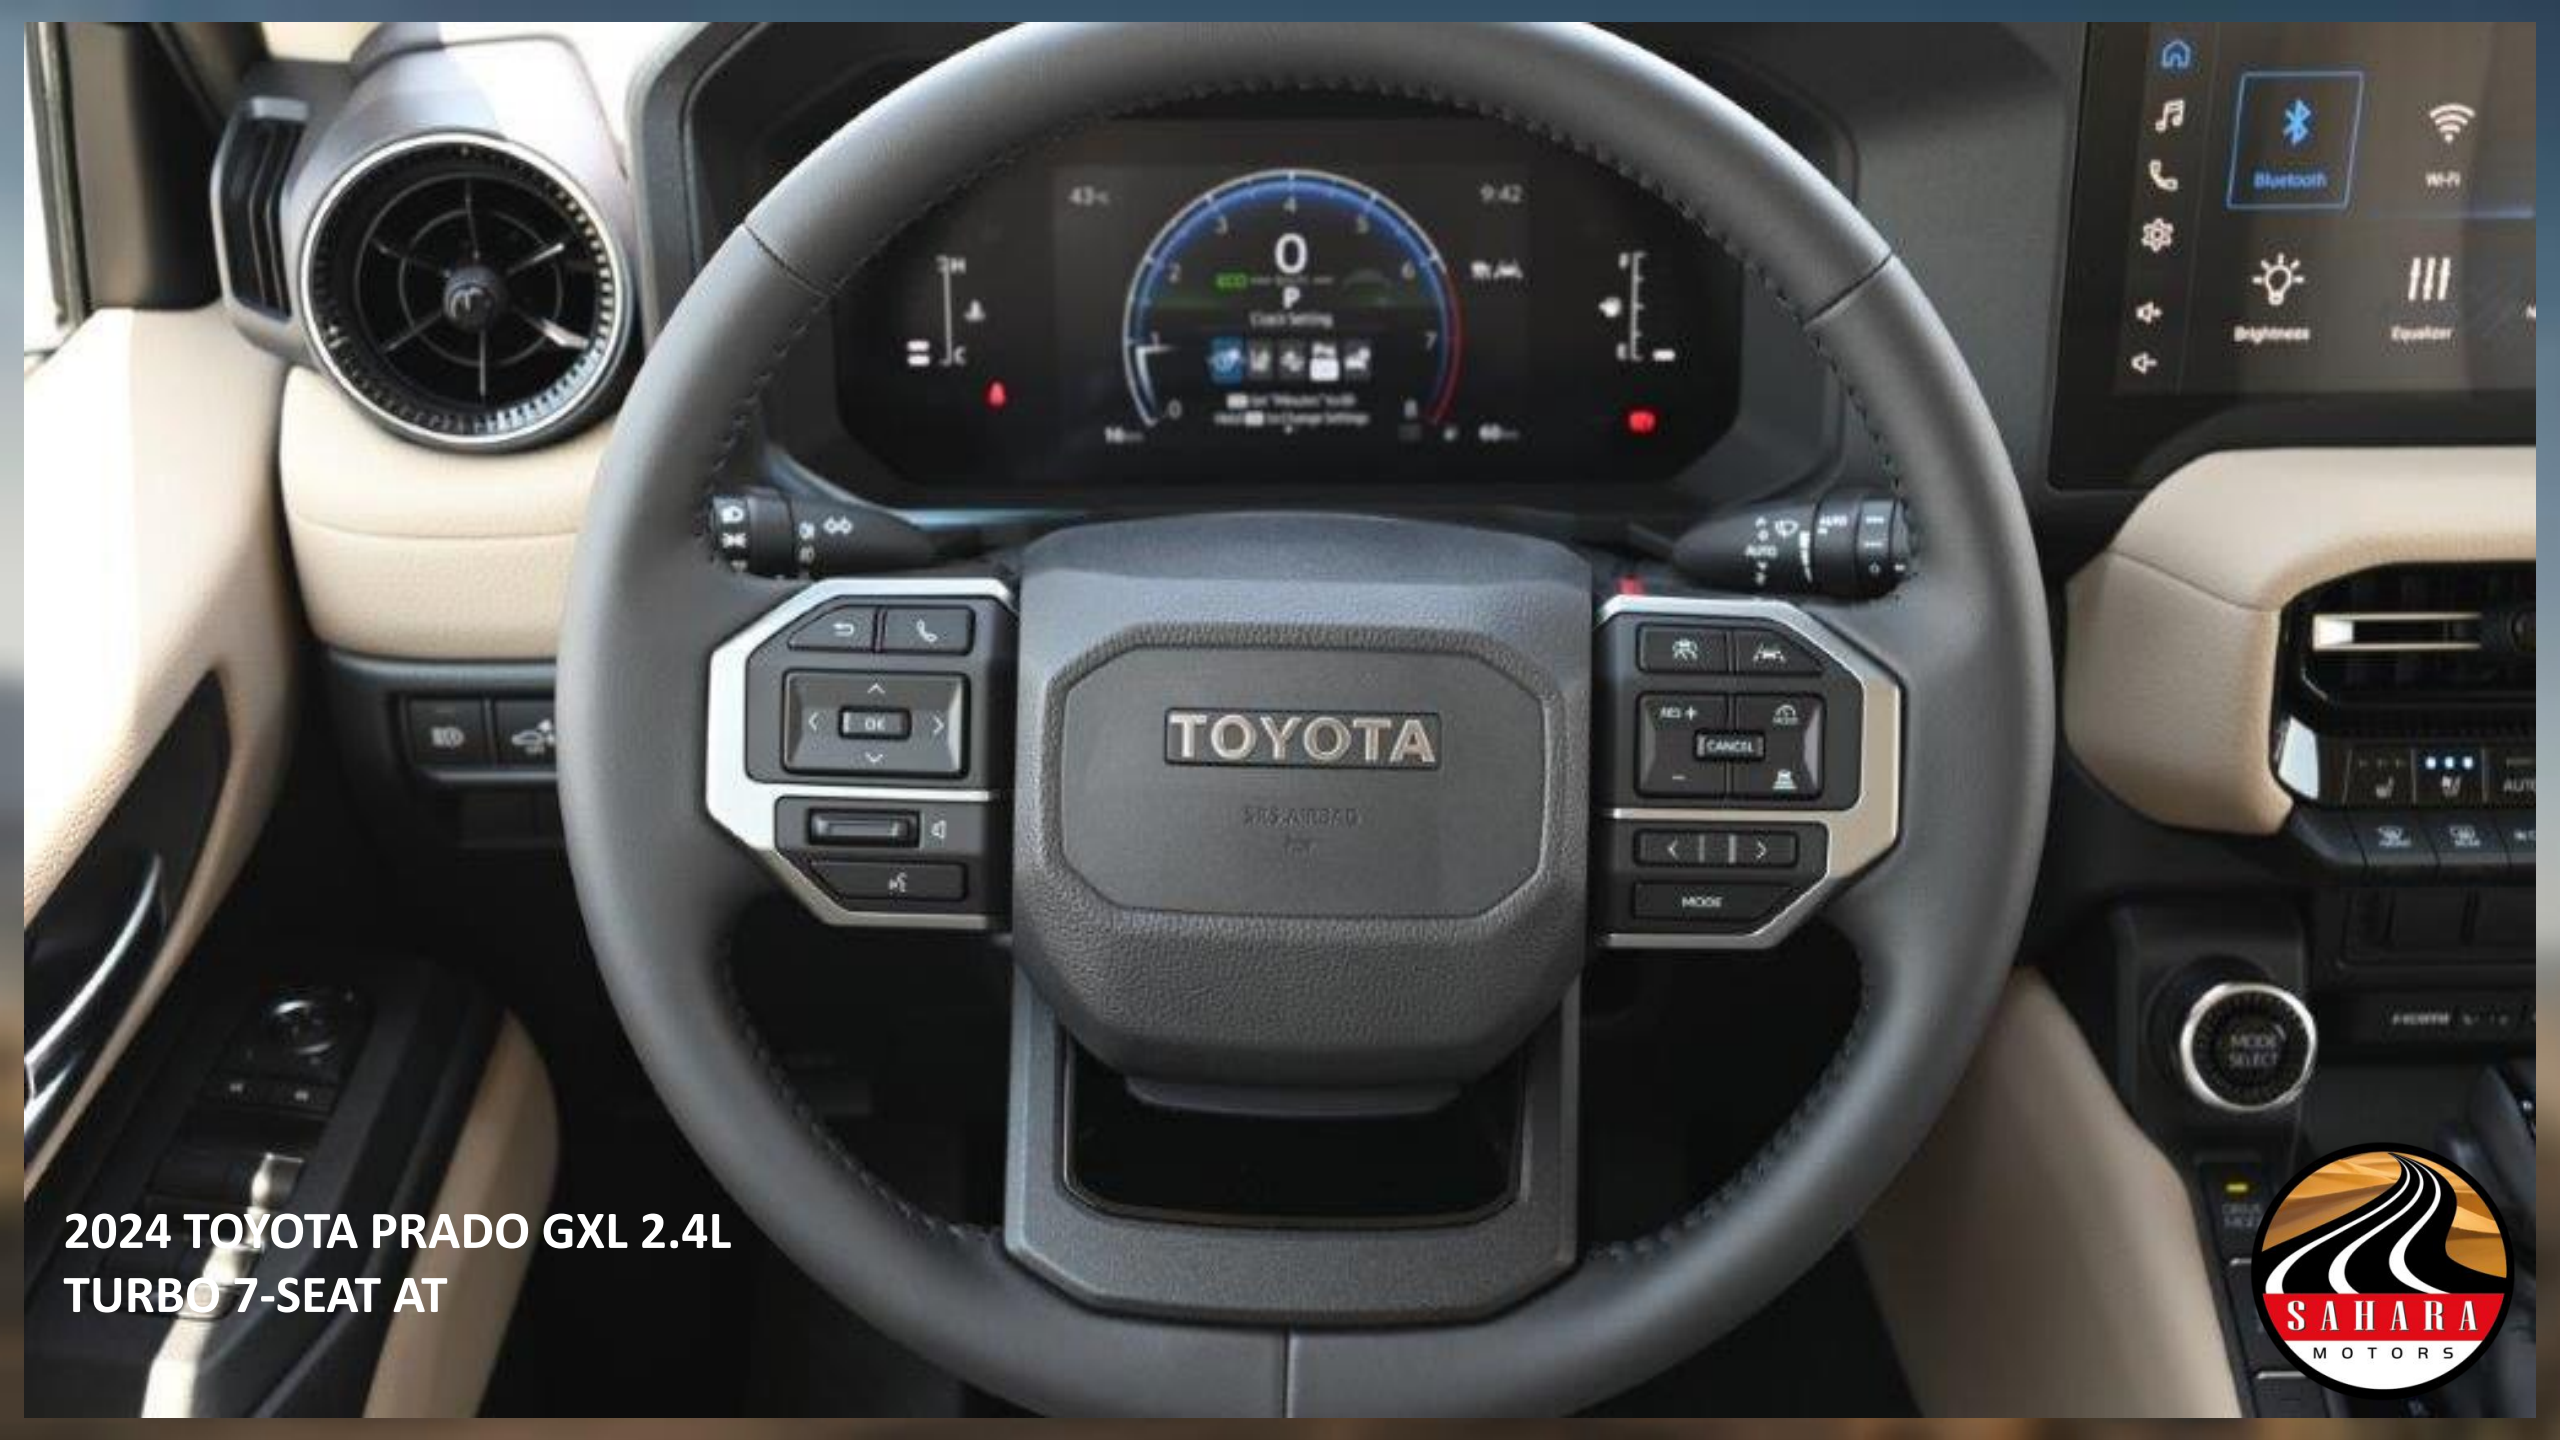

2024 TOYOTA PRADO GXL 2.4L
TURBO 7-SEAT AT