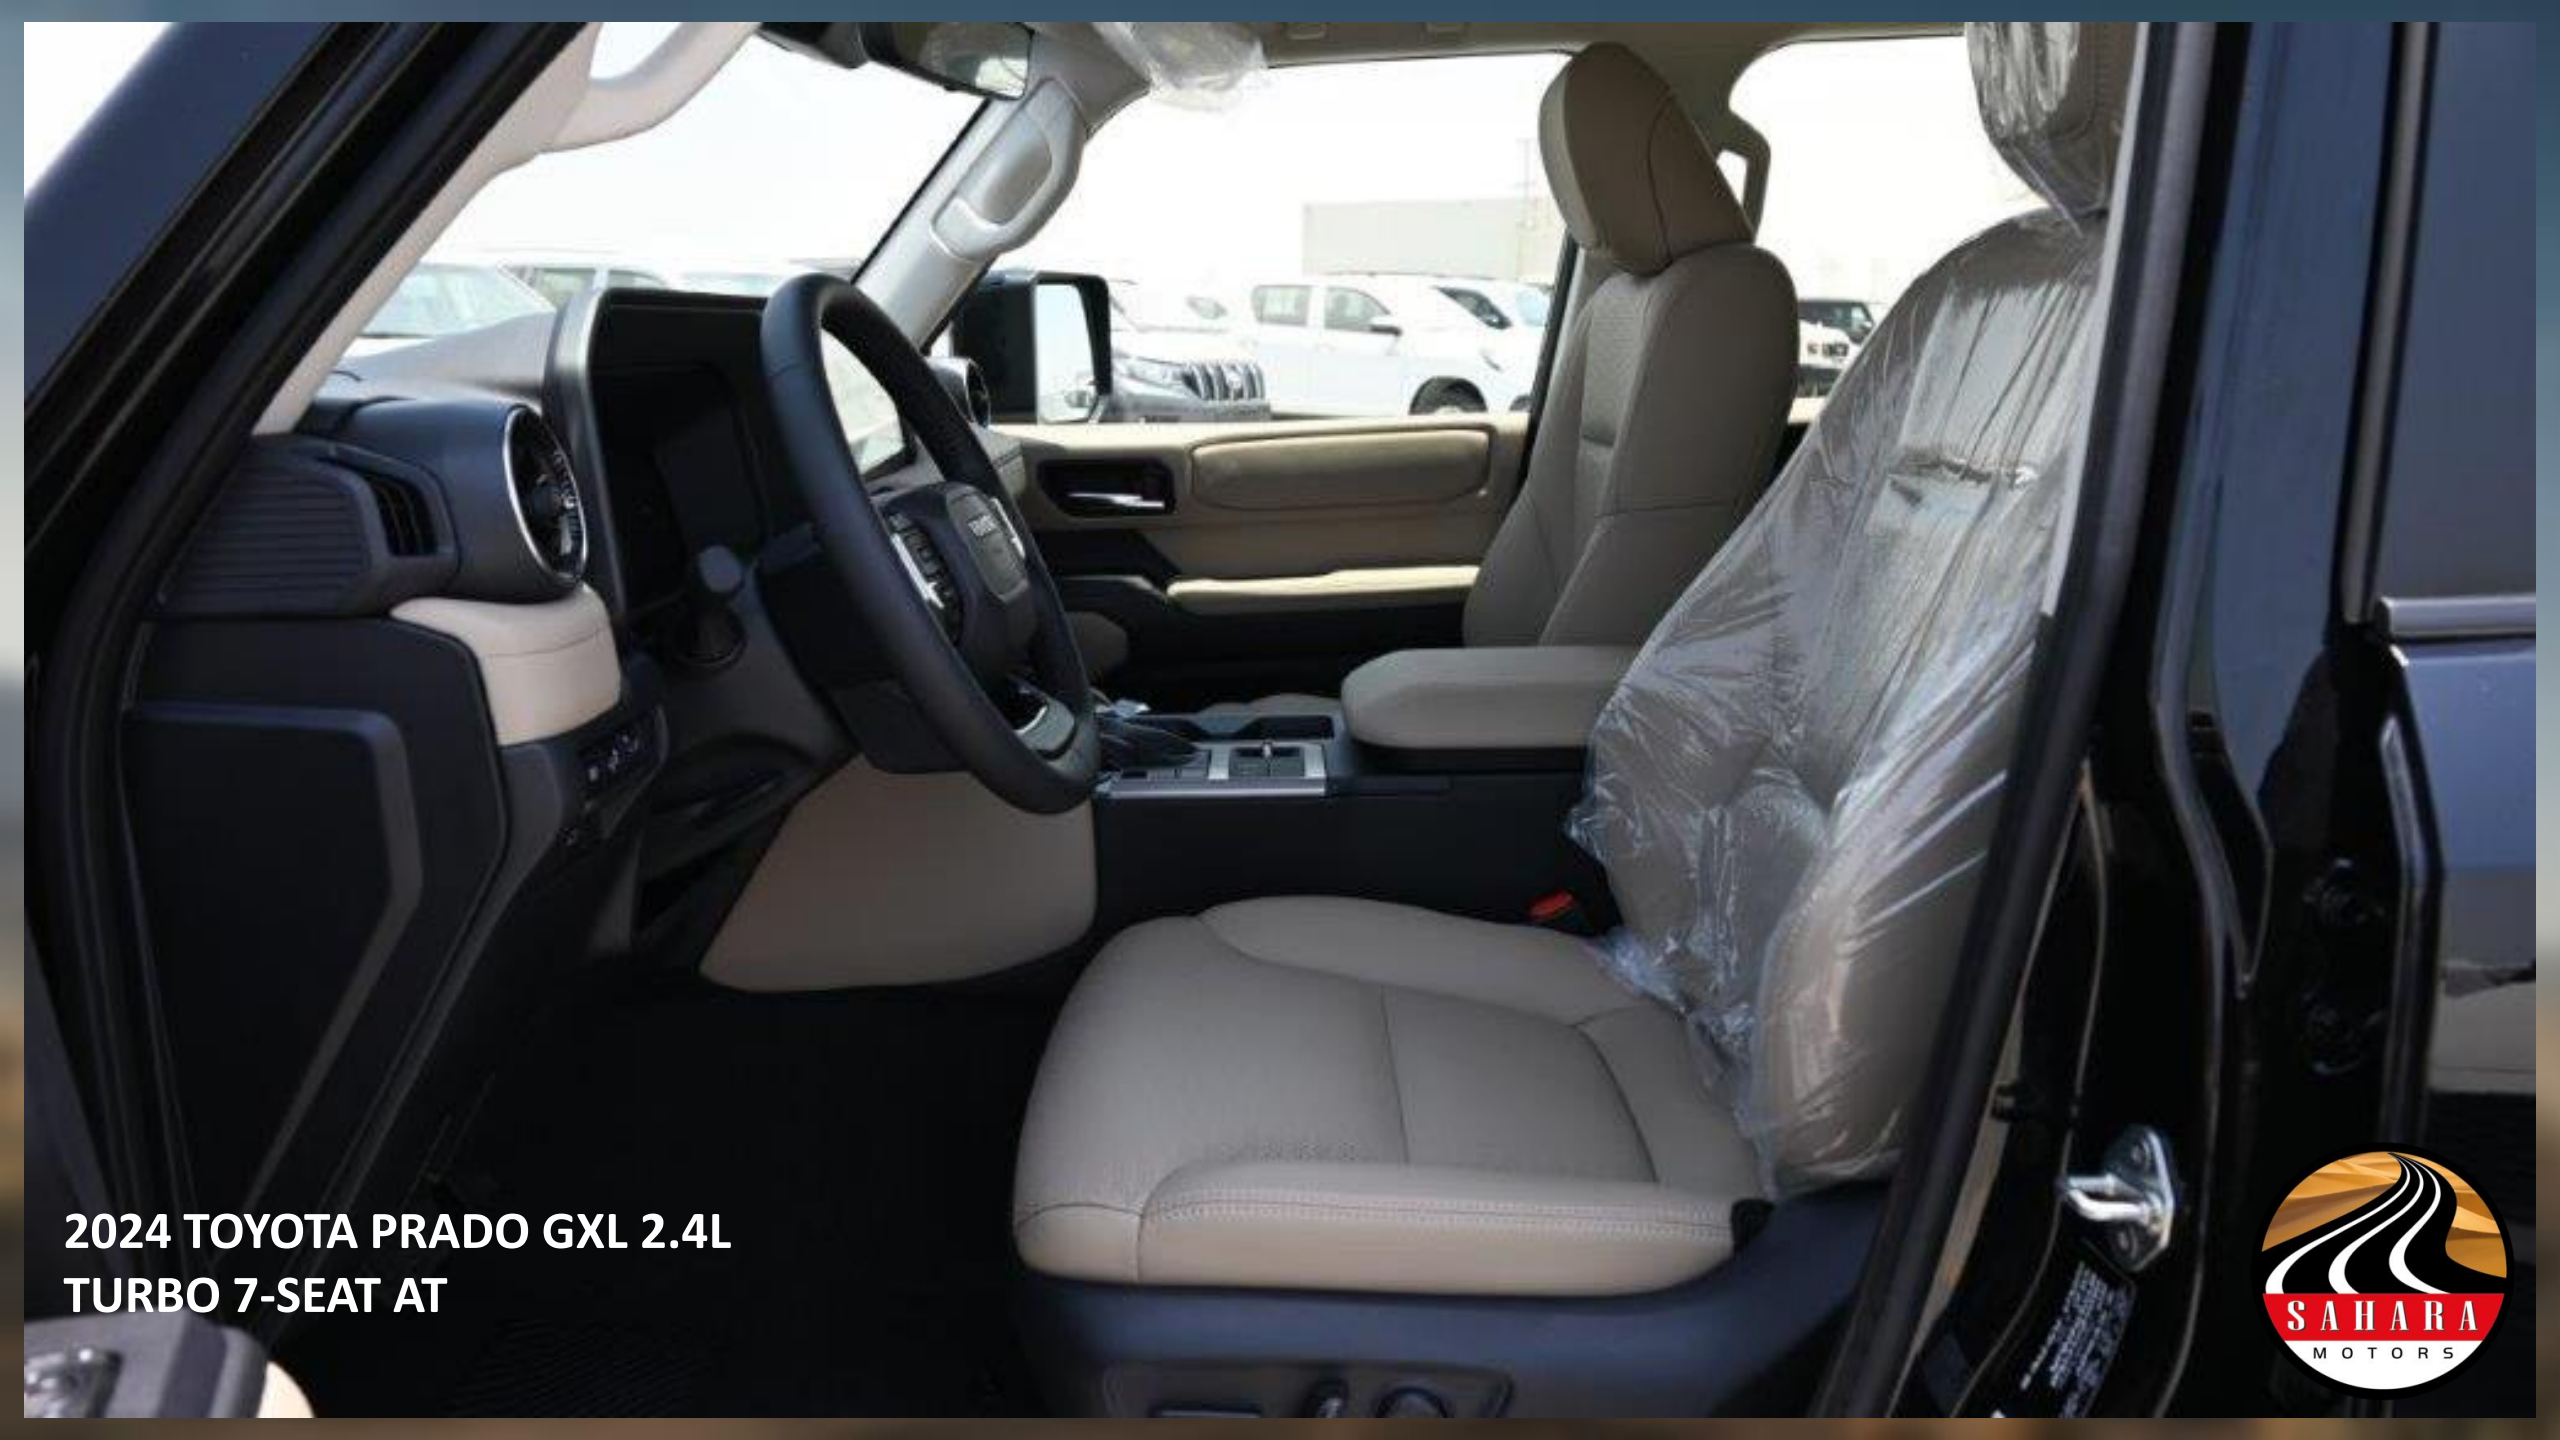

**2024 TOYOTA PRADO GXL 2.4L
TURBO 7-SEAT AT**