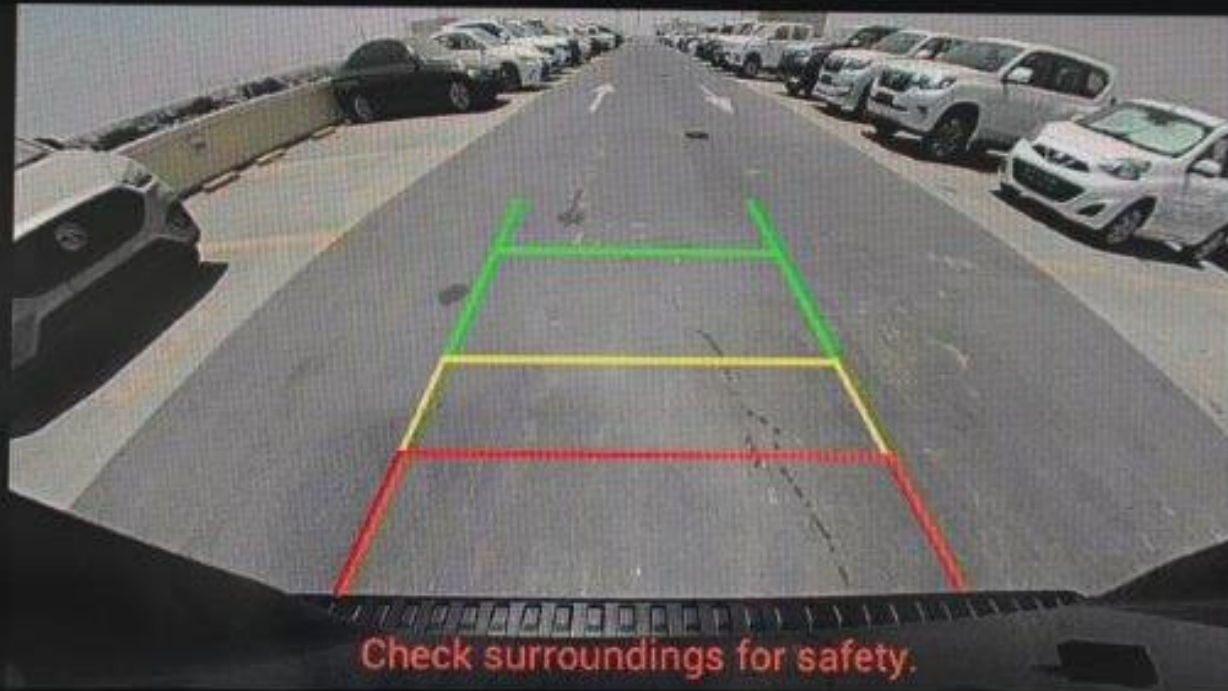

MC

2024 TOYOTA PRADO GXL 2.4L
TURBO 7-SEAT AT